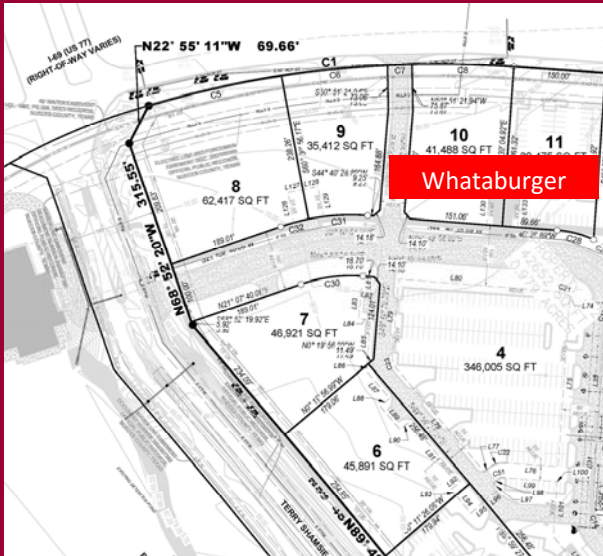

Pad Sites For Lease Outlets at Corpus Christi Bay

For information please contact Rick Carduner:

Office: 210.402.3500

Email: rick@cardunercommercial.com